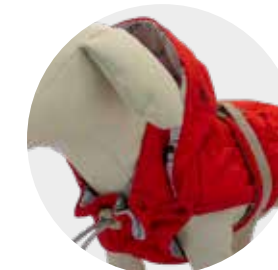

Rosso - Red
PTHCT-N.TRSS