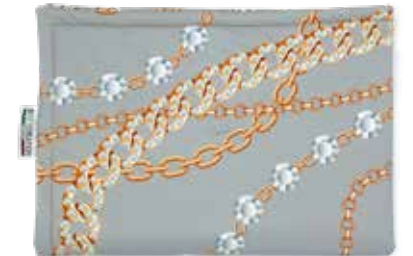

Grigio scuro  
Dark grey  
PTHTCV-SP6S

Dimensioni - Dimensions  
M(70x51 cm)- L(90x64 cm)

Azzurro - Azure  
PTHTCV-SPA

Grigio chiaro - Light grey  
PTHTCV-SP6C

Oro - Gold  
PTHTCV-SPO

Verde - Green  
PTHTCV-SPV