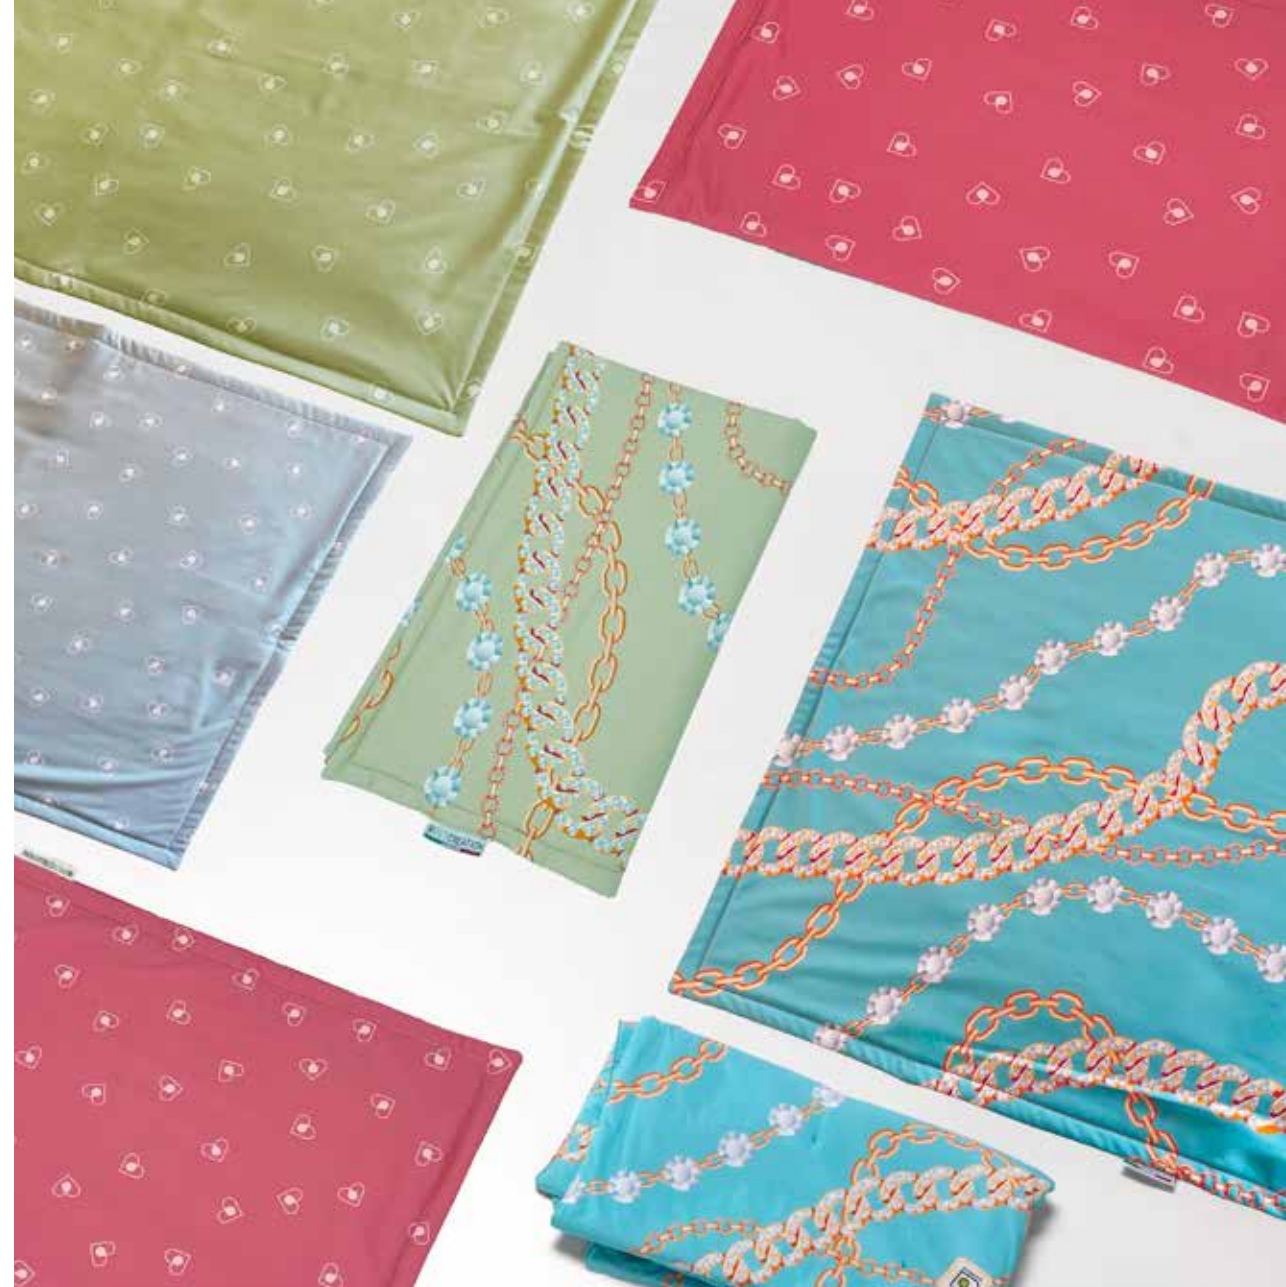

## Pyrotex medic - the fibre

*Padding made with state-of-the-art acrylic fibre that, among other properties, is permanently flame and heat resistant. Soft and flexible to the touch.*

*PyroTex<sup>®</sup> medic is the ultimate safety and protection Acrylic fibre engineered and specifically developed to counteract viral and bacterial infections.*