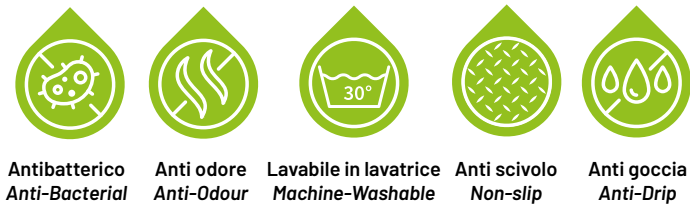

Materassino in Memory

Memory Foam Couch

Memory Foam Couch è la scelta ideale per cani attivi, anziani o in sovrappeso. Questa cuccia si adatta in modo impeccabile alla forma del corpo, riducendo la pressione muscolare e arteriosa. In questo modo permette loro di riposare in una posizione naturale e confortevole.

*The **Memory Foam Couch** is the ideal choice for active, elderly or overweight dogs. This bed adapts impeccably to the shape of the body, reducing muscle and blood pressure. This allows them to rest in a natural and comfortable position.*